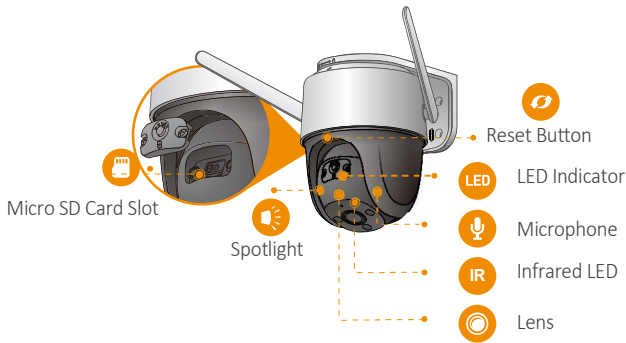

Specifications

Camera

1/2.7" 4 Megapixel Progressive CMOS
4MP (2560x 1440)
Night Vision: 30m (98ft) Distance
3.6mm/6mm Fixed Lens
Field of View: 3.6mm: 88° (H), 46° (V), 107° (D)
6mm: 54° (H), 30° (V), 64° (D)
355° Pan & 0-90° Tilt

Video & Audio

Video Compression : H.265/H.264
Up to 25/30 fps Frame Rate
8 x Digital Zoom
Built-in Mic & Speaker, 110dB Siren
Two-way Audio

Notice Management

Motion Detection
Configurable Region
Human Detection

Network

1 x 100Mbps Ethernet Port
Wi-Fi: IEEE802.11b/g/n, Dual Antenna 120m Open Field
Imou App: iOS, Android
ONVIF

Auxiliary Interface

Micro SD Card Slot (up to 256GB)
Built-in Mic & Speaker
Reset Button

General

DC 12V1A Power Supply
Power Consumption: <5.32W
Material: Plastic
Working Environment: -30° C ~ +60° C, Less Than 95%RH
Dimensions: 138.4 x 121.7 x 257.5mm (5.45 x 4.79 x 10.14 inch)
Weight: 565g (1.25lb)
CE, FCC
IP66

What's in the box

- 1x Camera
- 1x Quick Start Guide
- 1x Power Adapter
- 1x Mounting Template
- 1x Mounting Bracket
- 1x Waterproof Connector
- 1x Screw and Anchor pack