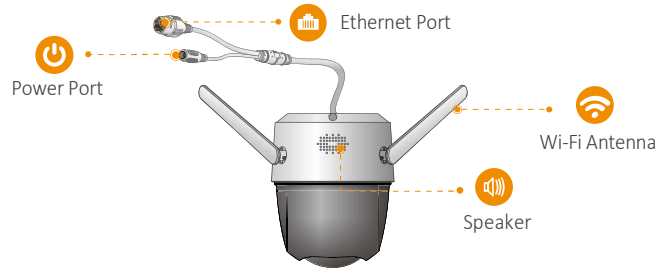

Specifications

Camera

1/2.7" 4 Megapixel Progressive CMOS
4MP (2560x 1440)
Night Vision: 30m (98ft) Distance
3.6mm/6mm Fixed Lens
Field of View: 3.6mm: 88° (H), 46° (V), 107° (D)
6mm: 54° (H), 30° (V), 64° (D)
355° Pan & 0-90° Tilt

Video & Audio

Video Compression : H.265/H.264
Up to 25/30 fps Frame Rate
8 x Digital Zoom
Built-in Mic & Speaker, 110dB Siren
Two-way Audio

Notice Management

Motion Detection
Configurable Region
Human Detection

Network

1 x 100Mbps Ethernet Port
Wi-Fi: IEEE802.11b/g/n, Dual Antenna 120m Open Field
Imou App: iOS, Android
ONVIF

Auxiliary Interface

Micro SD Card Slot (up to 256GB)
Built-in Mic & Speaker
Reset Button

General

DC 12V1A Power Supply
Power Consumption: <5.32W
Material: Plastic
Working Environment: -30° C ~ +60° C, Less Than 95%RH
Dimensions: 138.4 x 121.7 x 257.5mm (5.45 x 4.79 x 10.14 inch)
Weight: 565g (1.25lb)
CE, FCC
IP66

What's in the box

- 1x Camera
- 1x Quick Start Guide
- 1x Power Adapter
- 1x Mounting Template
- 1x Mounting Bracket
- 1x Waterproof Connector
- 1x Screw and Anchor pack