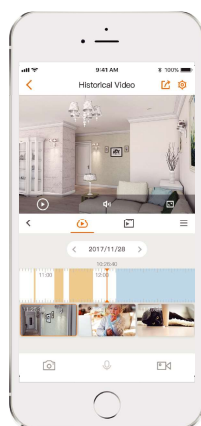

**H.265 4MP QHD**  
See more than 1080P

**Human Detection**  
Quickly find human targets in you home

**Smart Color Night Vision**  
Support four-mode night vision for clear-as day clarity even in pitch dark

**Smart Tracking**  
Automatically tracks moving objects